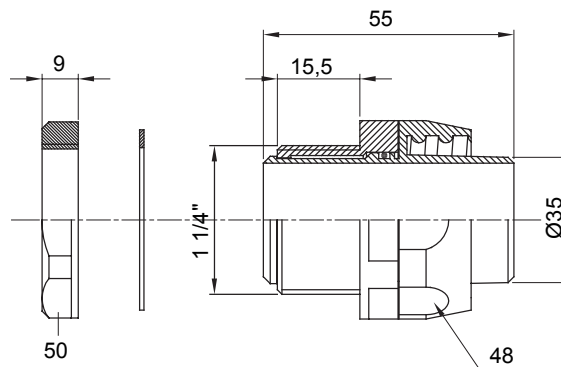

Straight and revolving coupling device for sheath with IP54 protection degree.

Colour	Black RAL 9005	IP degree	IP54
GAS pitch	1 1/4"	Sheath Ø (mm)	35
Type	Revolving	Electrocod	210

DIMENSIONAL

TECHNICAL SYMBOLOGY