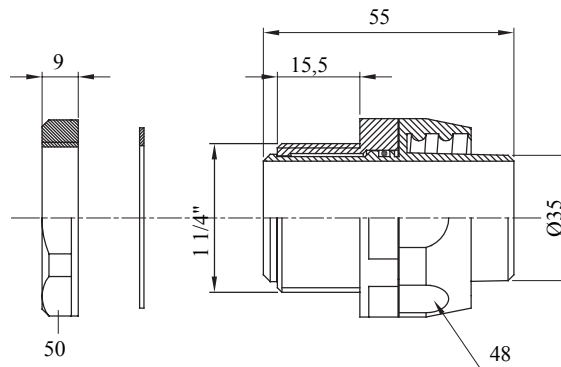

Straight and revolving coupling device for sheath with IP54 protection degree.

Colour	Black RAL 9005	IP degree	IP54
GAS pitch	1 1/4"	Sheath Ø (mm)	35
Type	Revolving	Electrocod	210

DIMENSIONAL

TECHNICAL SYMBOLOGY