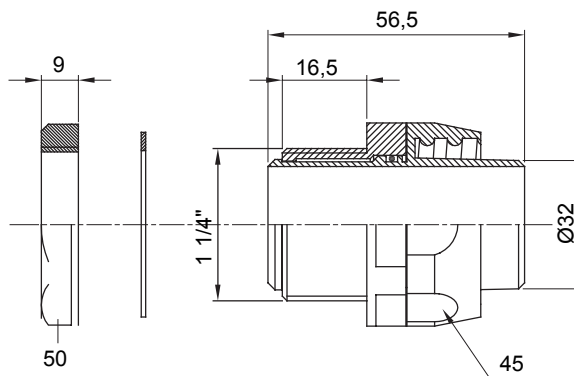

Straight and revolving coupling device for sheath with IP54 protection degree.

Colour	Black RAL 9005	IP degree	IP54
GAS pitch	1 1/4"	Sheath Ø (mm)	32
Type	Revolving	Electrocod	210

DIMENSIONAL

TECHNICAL SYMBOLOGY