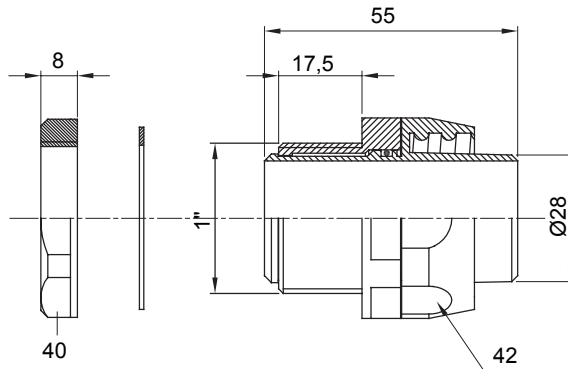

Straight and revolving coupling device for sheath with IP54 protection degree.

Colour	Black RAL 9005	IP degree	IP54
GAS pitch	1"	Sheath Ø (mm)	28
Type	Revolving	Electrocod	210

DIMENSIONAL

TECHNICAL SYMBOLOGY