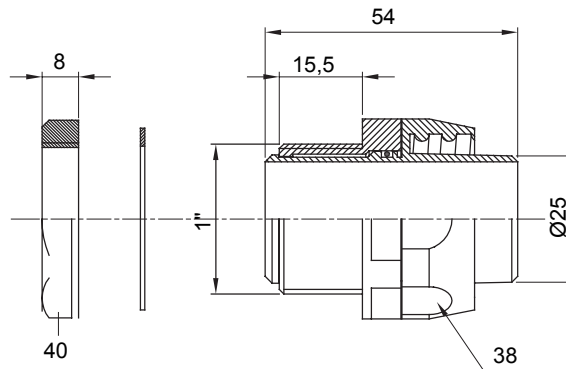

Straight and revolving coupling device for sheath with IP54 protection degree.

Colour	Black RAL 9005	IP degree	IP54
GAS pitch	1"	Sheath Ø (mm)	25
Type	Revolving	Electrocod	210

DIMENSIONAL

TECHNICAL SYMBOLOGY