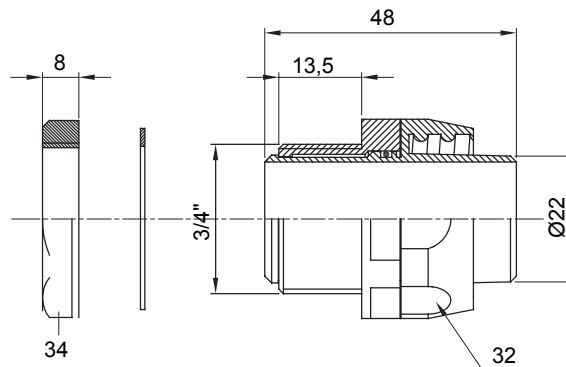

Straight and revolving coupling device for sheath with IP54 protection degree.

Colour	Black RAL 9005	IP degree	IP54
GAS pitch	3/4"	Sheath Ø (mm)	22
Type	Revolving	Electrocod	210

DIMENSIONAL

TECHNICAL SYMBOLOGY