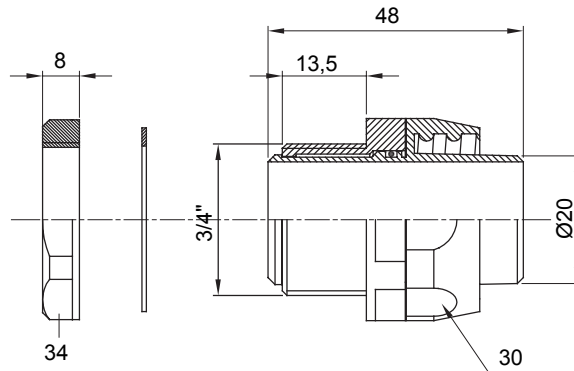

Straight and revolving coupling device for sheath with IP54 protection degree.

Colour	Black RAL 9005	IP degree	IP54
GAS pitch	3/4"	Sheath Ø (mm)	20
Type	Revolving	Electrocod	210

### DIMENSIONAL