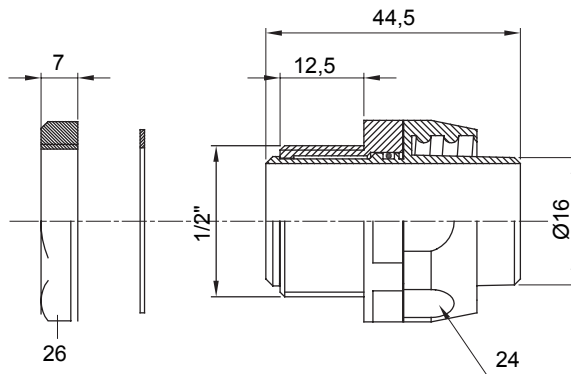

Straight and revolving coupling device for sheath with IP54 protection degree.

Colour	Black RAL 9005	IP degree	IP54
GAS pitch	1/2"	Sheath Ø (mm)	16
Type	Revolving	Electrocod	210

DIMENSIONAL

TECHNICAL SYMBOLOGY