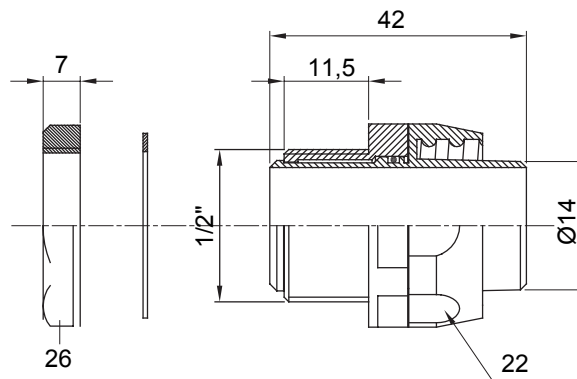

Straight and revolving coupling device for sheath with IP54 protection degree.

Colour	Black RAL 9005	IP degree	IP54
GAS pitch	1/2"	Sheath Ø (mm)	14
Type	Revolving	Electrocod	210

DIMENSIONAL

TECHNICAL SYMBOLOGY