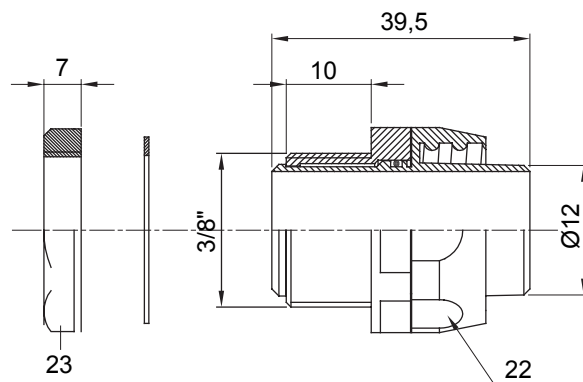

Straight and revolving coupling device for sheath with IP54 protection degree.

Colour	Black RAL 9005	IP degree	IP54
GAS pitch	3/8"	Sheath Ø (mm)	12
Type	Revolving	Electrocod	210

DIMENSIONAL

TECHNICAL SYMBOLOGY