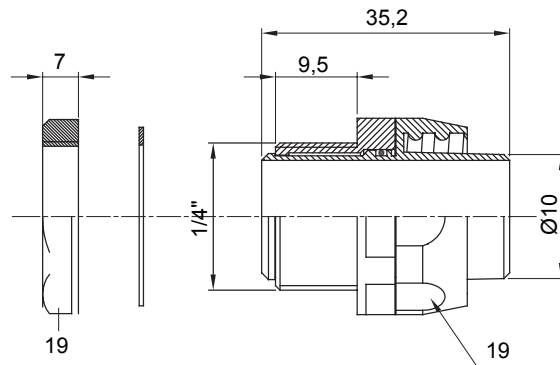

Straight and revolving coupling device for sheath with IP54 protection degree.

Colour	Black RAL 9005	IP degree	IP54
GAS pitch	1/4"	Sheath Ø (mm)	10
Type	Revolving	Electrocod	210

DIMENSIONAL

TECHNICAL SYMBOLOGY