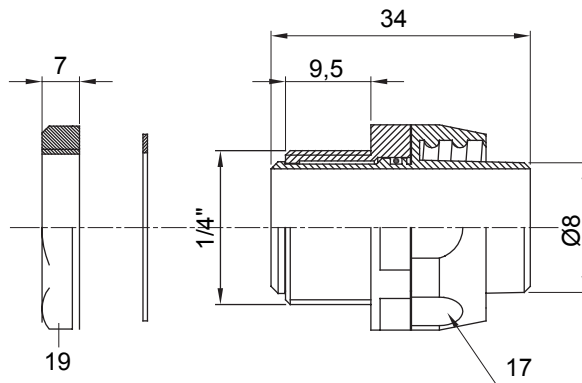

Straight and revolving coupling device for sheath with IP54 protection degree.

Colour	Black RAL 9005	IP degree	IP54
GAS pitch	1/4"	Sheath Ø (mm)	8
Type	Revolving	Electrocod	210

DIMENSIONAL

TECHNICAL SYMBOLOGY