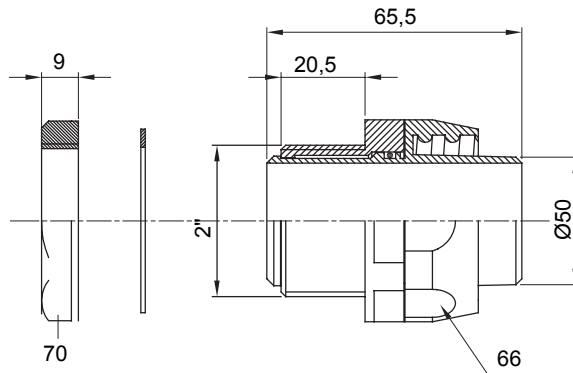

Straight and revolving coupling device for sheath with IP54 protection degree.

Colour	Grey RAL 7035	IP degree	IP54
GAS pitch	2"	Sheath Ø (mm)	50
Type	Revolving	Electrocod	210

DIMENSIONAL

TECHNICAL SYMBOLOGY