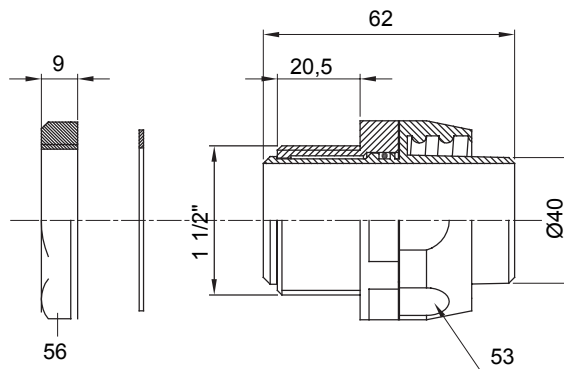

Straight and revolving coupling device for sheath with IP54 protection degree.

Colour	Grey RAL 7035	IP degree	IP54
GAS pitch	1 1/2"	Sheath Ø (mm)	40
Type	Revolving	Electrocod	210

DIMENSIONAL

TECHNICAL SYMBOLOGY