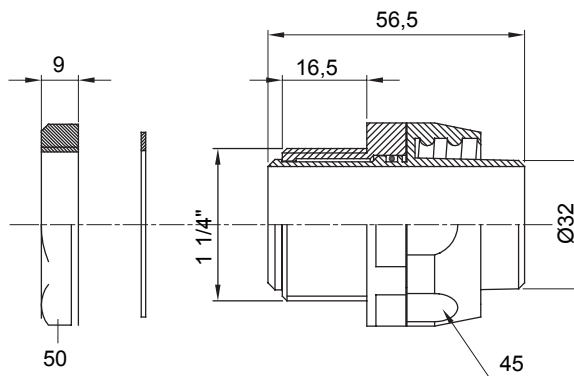

Straight and revolving coupling device for sheath with IP54 protection degree.

Colour	Grey RAL 7035	IP degree	IP54
GAS pitch	1 1/4"	Sheath Ø (mm)	32
Type	Revolving	Electrocod	210

### DIMENSIONAL