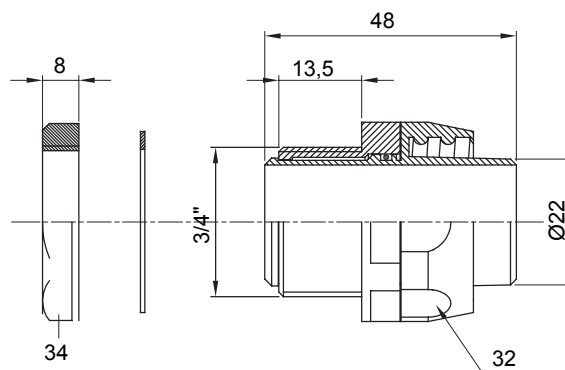

Straight and revolving coupling device for sheath with IP54 protection degree.

|           |               |               |      |
|-----------|---------------|---------------|------|
| Colour    | Grey RAL 7035 | IP degree     | IP54 |
| GAS pitch | 3/4"          | Sheath Ø (mm) | 22   |
| Type      | Revolving     | Electrocod    | 210  |

### DIMENSIONAL