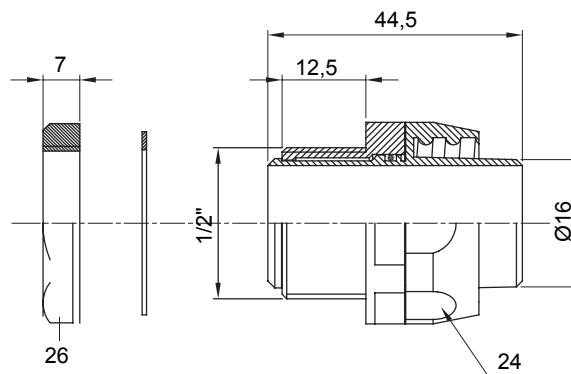

Straight and revolving coupling device for sheath with IP54 protection degree.

Colour	Grey RAL 7035	IP degree	IP54
GAS pitch	1/2"	Sheath Ø (mm)	16
Type	Revolving	Electrocod	210

DIMENSIONAL

TECHNICAL SYMBOLOGY