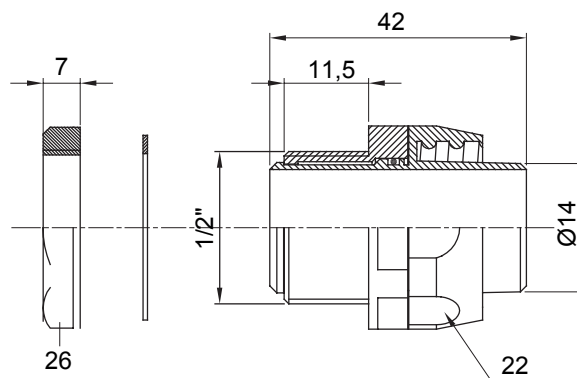

Straight and revolving coupling device for sheath with IP54 protection degree.

Colour	Grey RAL 7035	IP degree	IP54
GAS pitch	1/2"	Sheath Ø (mm)	14
Type	Revolving	Electrocod	210

DIMENSIONAL

TECHNICAL SYMBOLOGY