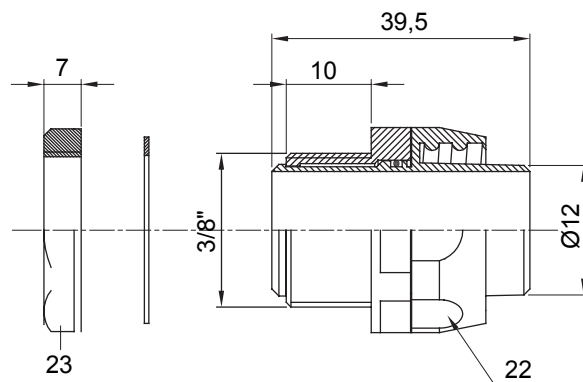

Straight and revolving coupling device for sheath with IP54 protection degree.

Colour	Grey RAL 7035	IP degree	IP54
GAS pitch	3/8"	Sheath Ø (mm)	12
Type	Revolving	Electrocod	210

DIMENSIONAL

TECHNICAL SYMBOLOGY