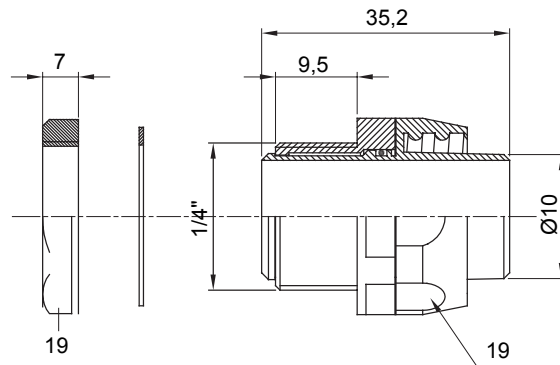

Straight and revolving coupling device for sheath with IP54 protection degree.

Colour	Grey RAL 7035	IP degree	IP54
GAS pitch	1/4"	Sheath Ø (mm)	10
Type	Revolving	Electrocod	210

DIMENSIONAL

TECHNICAL SYMBOLOGY