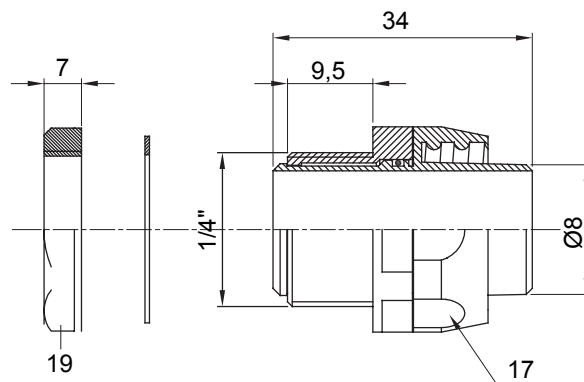

Product Data Sheet

DX54208

DF Range

Straight and revolving coupling device for sheath with IP54 protection degree.

Colour	Grey RAL 7035	IP degree	IP54
GAS pitch	1/4"	Sheath Ø (mm)	8
Type	Revolving	Electrocod	210

DIMENSIONAL

TECHNICAL SYMBOLOGY

IP

IP54

STANDARDS/APPROVALS

GEWISS S.p.A. Via A. Volta, 1
24069 Cenate Sotto - Bergamo - Italy
tel. +39 035 94 61 11 fax +39 035 94 69 09
Company subject to the management and
coordination of Polifin S.p.A.