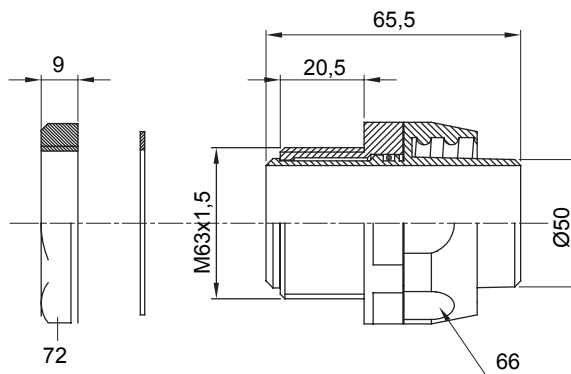

Straight and revolving coupling device for sheath with IP54 protection degree.

Colour	Black RAL 9005	IP degree	IP54
ISO pitch	M 63x1.5	Sheath Ø (mm)	50
Type	Revolving	Electrocod	210

DIMENSIONAL

TECHNICAL SYMBOLOGY