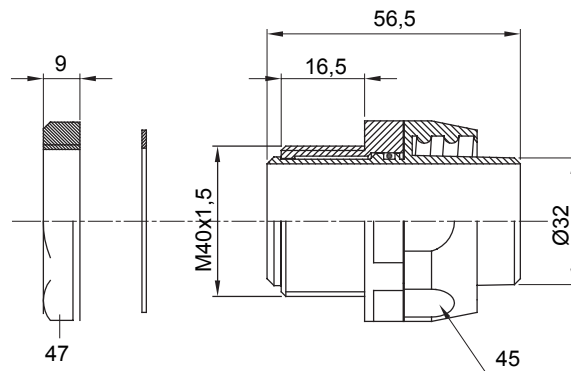

Straight and revolving coupling device for sheath with IP54 protection degree.

Colour	Black RAL 9005	IP degree	IP54
ISO pitch	M 40x1.5	Sheath Ø (mm)	32
Type	Revolving	Electrocod	210

DIMENSIONAL

TECHNICAL SYMBOLOGY