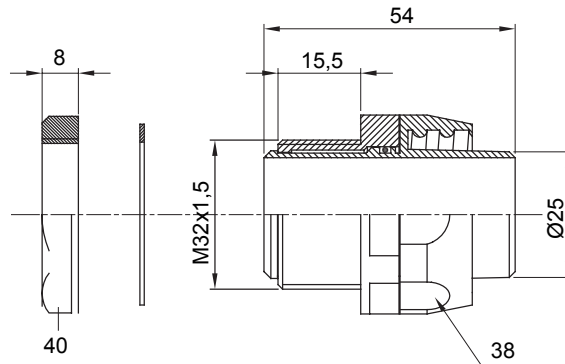

Straight and revolving coupling device for sheath with IP54 protection degree.

Colour	Black RAL 9005	IP degree	IP54
ISO pitch	M 32x1.5	Sheath Ø (mm)	25
Type	Revolving	Electrocod	210

DIMENSIONAL

TECHNICAL SYMBOLOGY