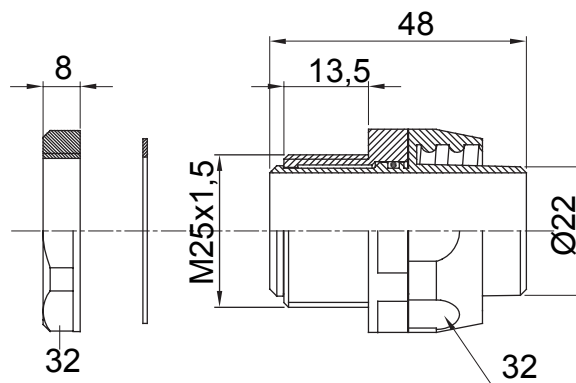

Straight and revolving coupling device for sheath with IP54 protection degree.

Colour	Black RAL 9005	IP degree	IP54
ISO pitch	M 25x1.5	Sheath Ø (mm)	22
Type	Revolving	Electrocod	210

DIMENSIONAL

TECHNICAL SYMBOLOGY