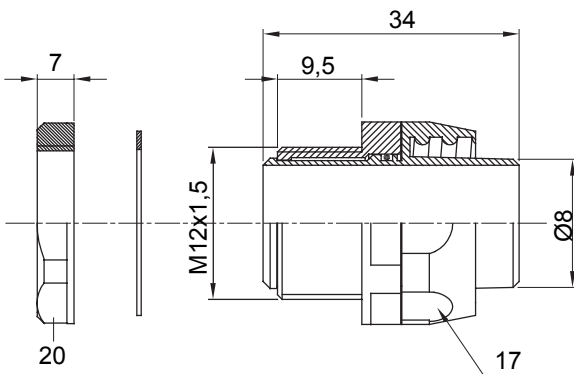

Straight and revolving coupling device for sheath with IP54 protection degree.

Colour	Black RAL 9005	IP degree	IP54
ISO pitch	M 12x1.5	Sheath Ø (mm)	8
Type	Revolving	Electrocod	210

DIMENSIONAL

TECHNICAL SYMBOLOGY