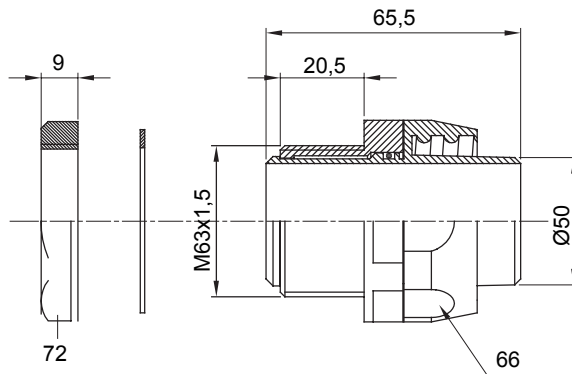

Straight and revolving coupling device for sheath with IP54 protection degree.

Colour	Grey RAL 7035	IP degree	IP54
ISO pitch	M 63x1.5	Sheath Ø (mm)	50
Type	Revolving	Electrocod	210

DIMENSIONAL

TECHNICAL SYMBOLOGY