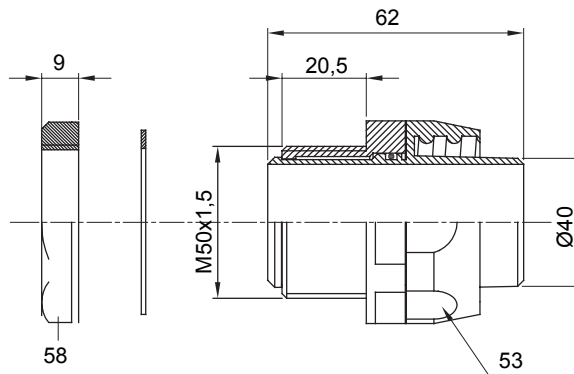

Straight and revolving coupling device for sheath with IP54 protection degree.

Colour	Grey RAL 7035	IP degree	IP54
ISO pitch	M 50x1.5	Sheath Ø (mm)	40
Type of pitch	M50	Type	Revolving
Electrocod	210		

DIMENSIONAL