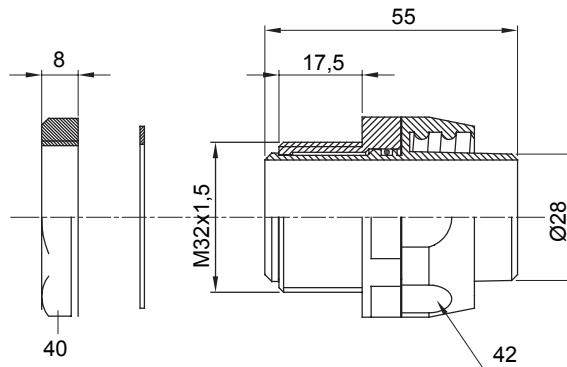

Straight and revolving coupling device for sheath with IP54 protection degree.

Colour	Grey RAL 7035	IP degree	IP54
ISO pitch	M 32x1.5	Sheath Ø (mm)	28
Type	Revolving	Electrocod	210

DIMENSIONAL

TECHNICAL SYMBOLOGY