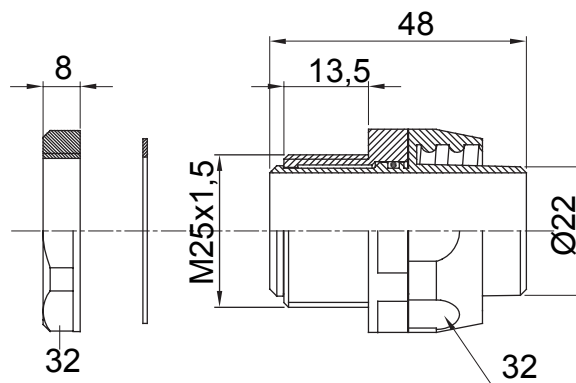

Straight and revolving coupling device for sheath with IP54 protection degree.

Colour	Grey RAL 7035	IP degree	IP54
ISO pitch	M 25x1.5	Sheath Ø (mm)	22
Type	Revolving	Electrocod	210

DIMENSIONAL

TECHNICAL SYMBOLOGY