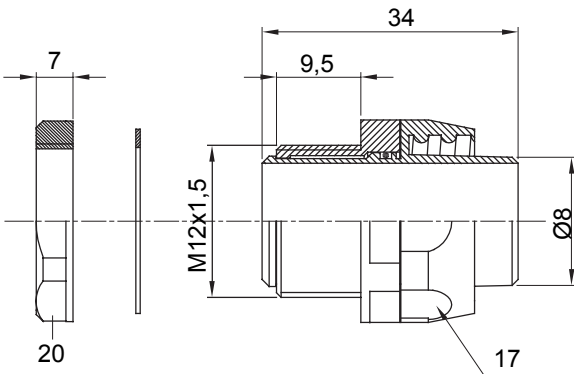

Straight and revolving coupling device for sheath with IP54 protection degree.

Colour	Grey RAL 7035	IP degree	IP54
ISO pitch	M 12x1.5	Sheath Ø (mm)	8
Type	Revolving	Electrocod	210

DIMENSIONAL

TECHNICAL SYMBOLOGY