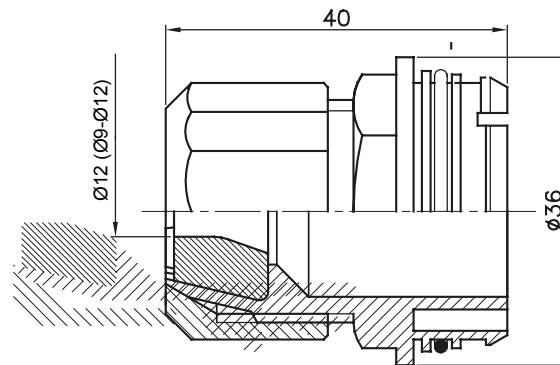

Routing components for rigid protective conduits with IP40 and IP67 protection degree.

Colour	Grey RAL 7035	Characteristics	-
For cables Ø (mm)	9 - 12	Electrocod	21221

DIMENSIONAL

STANDARDS/APPROVALS