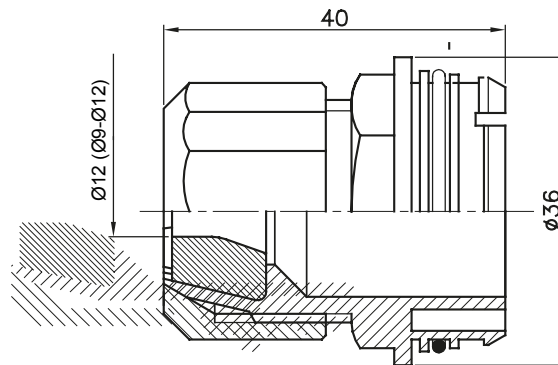

Routing components for rigid protective conduits with IP40 and IP67 protection degree.

Colour	Grey RAL 7035	Characteristics	-
For cables Ø (mm)	9 - 12	Electrocod	21221

DIMENSIONAL

STANDARDS/APPROVALS