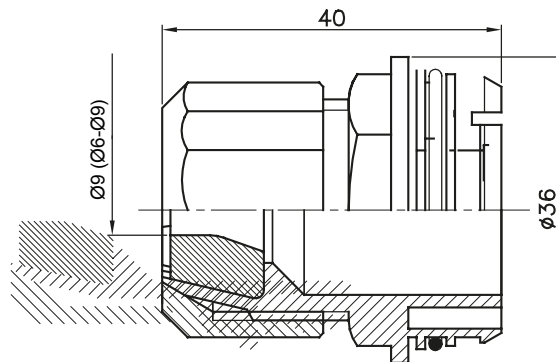

Routing components for rigid protective conduits with IP40 and IP67 protection degree.

Colour	Grey RAL 7035	Characteristics	-
For cables Ø (mm)	6 - 9	Electrocod	21221

11

### DIMENSIONAL