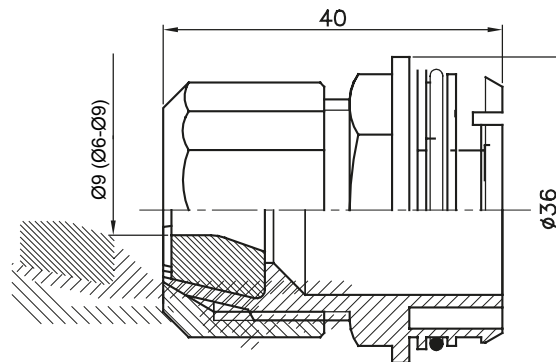

Routing components for rigid protective conduits with IP40 and IP67 protection degree.

Colour	Grey RAL 7035	Characteristics	-
For cables Ø (mm)	6 - 9	Electrocod	21221

11

### DIMENSIONAL