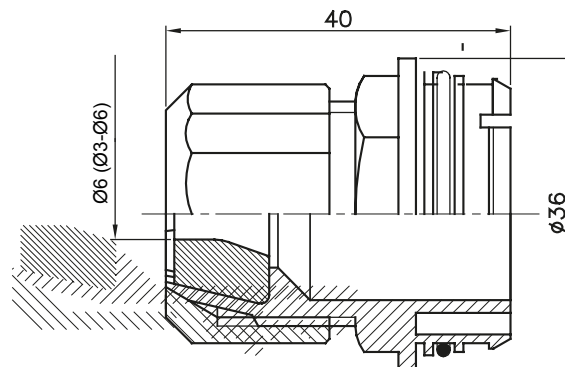

Routing components for rigid protective conduits with IP40 and IP67 protection degree.

Colour	Grey RAL 7035	Characteristics	-
For cables Ø (mm)	3 - 6	Electrocod	21221

11

DIMENSIONAL

STANDARDS/APPROVALS