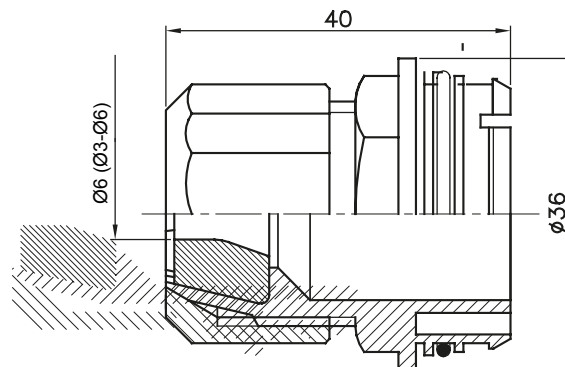

Routing components for rigid protective conduits with IP40 and IP67 protection degree.

Colour	Grey RAL 7035	Characteristics	-
For cables Ø (mm)	3 - 6	Electrocod	21221

DIMENSIONAL

STANDARDS/APPROVALS