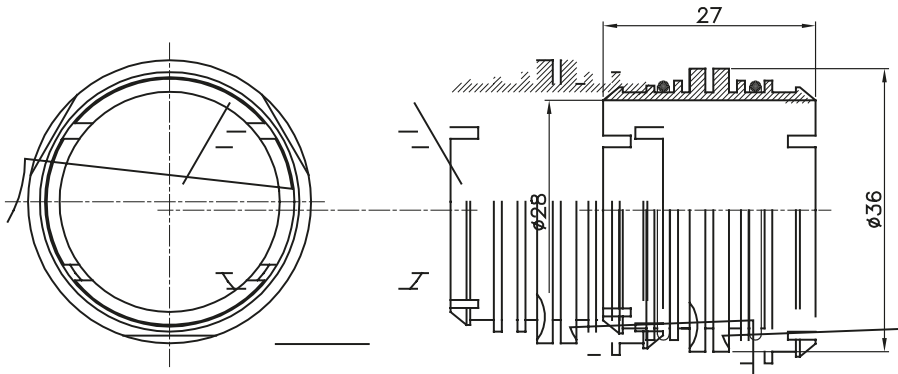

Routing components for rigid protective conduits with IP40 and IP67 protection degree.

Colour	Grey RAL 7035	Characteristics	-
Description	Box-box pipe-fitting	Electrocod	21221

DIMENSIONAL

STANDARDS/APPROVALS