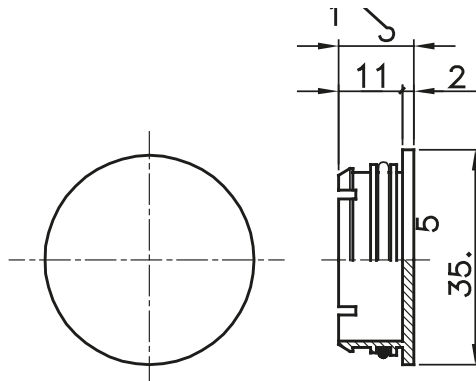

Routing components for rigid protective conduits with IP40 and IP67 protection degree.

Colour	Grey RAL 7035	Characteristics	-
Description	Closing Cap	Electrocod	21221

DIMENSIONAL

STANDARDS/APPROVALS