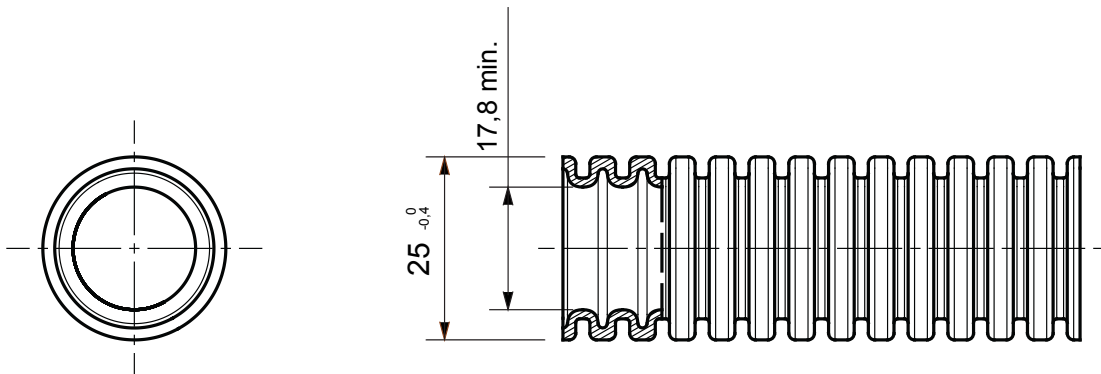

Pliable protective conduit system ICTA range, made of PP: classification 3422, available in seven diameters, from 16 to 63 mm, with or without cable puller and in four different colour to allow the identification of the various electrical lines. Suitable for electrical system and/or data transmission. Suitable for flush-mounting installation in concrete, plasterboard walls and floating floors. Certified Halogen Free in compliance with EN 60754-2 and suitable for hollow walls for instance in public areas (theatres, schools and cinemas...). The pallets of ICTA conduits are packed in white stretch film to prevent direct exposure of the products to UV rays and greater weather resistance.

Colour	Grey RAL 7035	Material	PP self-extinguishing
Length (m)	75	Type	with cable puller
Conduits Ø (mm)	25	Glow Wire Test	850 °C
Halogen Free	Yes, according to EN 50642	Low smoke	Low smoke in according to EN 61034-2
Resistance to compression	3 (Medium - 750 N)	Resistance to impact	4 (Heavy - 6 J)
Resistance to bending	3 (Pliable - self recovering)	Operating temperature	-5 +90 °C
Electrical characteristics	2 (With electrical insulating characteristics)	Protection against ingress of solid objects without accessories	0
Protection against ingress of water	0	Resistance against corrosion	PP naturally resistant to corrosion
Fire resistance	1 (Non-flame propagating)	Insulation resistance	100 MΩ a 500 V for 1 minute
Protection against ingress of solid objects with GF coupling	4	Dielectric rigidity	2000 V a 50 Hz for 15 minutes
Standard	EN 61386-1 EN 61386-22	Family	ICTA
Classification	3422		

### DIMENSIONAL