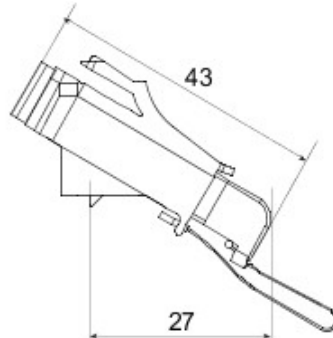

Categorie	Angled fiber optic adapter	Material	Plastic body with ceramic alignment sleeve
Culoare	RAL 6018 Roșu	Caracteristici	Simplex, single-mode
For connectors	SC/APC	Tip	Mamă/Mamă
Compatibilitate	Keystone Jack	Tilt	40°
Dotări	With safety cap and unmissable cord		

### DIMENSIONAL