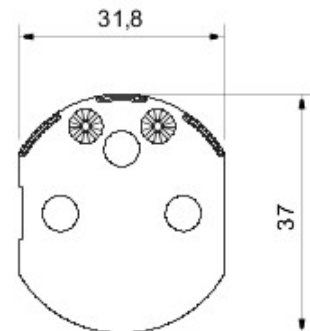

### DIMENSIONAL

GEWISS S.p.A. Via A. Volta, 1  
24069 Cenate Sotto - Bergamo - Italy  
tel. +39 035 94 61 11 fax +39 035 94 69 09

www.gewiss.com  
sat@gewiss.com  
Last update 19/04/2021

Data, measures, designs and pictures are shown only as informative purposes, and could be changed without previous notice