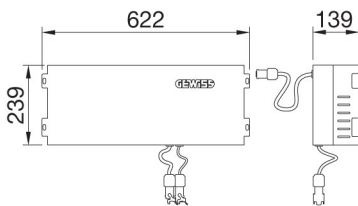

DIMENSIONAL

PHOTOMETRIC DISTRIBUTION

TECHNICAL SYMBOLOGY

IP

IP66

IK

IK08

STANDARDS/APPROVALS