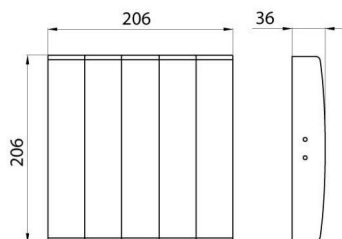

Seria SATURNO

Electrocod

240

DIMENSIONAL

PHOTOMETRIC DISTRIBUTION

TECHNICAL SYMBOLOGY