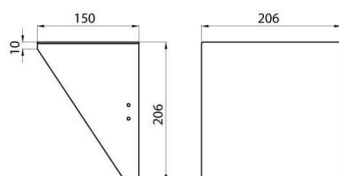

Seria SATURNO

Electrocod

240

DIMENSIONAL

PHOTOMETRIC DISTRIBUTION

TECHNICAL SYMBOLOGY