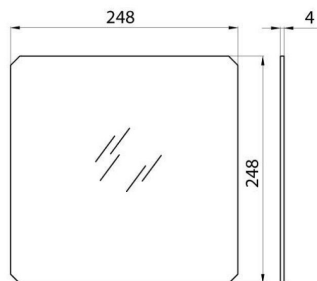

Seria SATURNO

Electrocod

240

DIMENSIONAL

PHOTOMETRIC DISTRIBUTION

TECHNICAL SYMBOLOGY