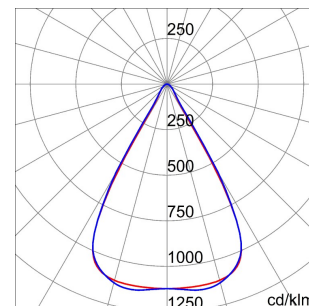

On request

ELIA FL is a LED outdoor floodlight available in low, medium and high power versions for lighting external industrial areas, such as car parks and walkways or driveways. It can be mounted on surfaces, ceilings or on the ground using the adjustable steel bracket supplied with the device, or in the pole head version, courtesy of the dedicated accessory for poles with a diameter of up to 61mm. Crafted from black powder-coated die-cast aluminium, it is available in four sizes and powers, with integrated power supply in the On/Off or DALI options, three types of optic (30°, 60° and asymmetrical) with a colour temperature of 4,000K (neutral white) and a colour rendering index of more than 80. Tough and durable, ELIA FL has been designed to withstand surges of up to 10KV and temperature variations from -30 °C to + 50 °C, and offers protection from water and dust penetration of up to level IP66 and from shocks and impacts of up to level IK08. ELIA FL is quick and easy to install thanks to its limited weight and adjustable bracket.

DIMENSIONAL

PHOTOMETRIC DISTRIBUTION

TECHNICAL SYMBOLOGY

0.15 m²

IP66

IK08

750 °C

On request