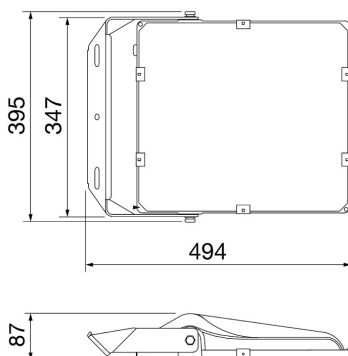

On request

ELIA FL is a LED outdoor floodlight available in low, medium and high power versions for lighting external industrial areas, such as car parks and walkways or driveways. It can be mounted on surfaces, ceilings or on the ground using the adjustable steel bracket supplied with the device, or in the pole head version, courtesy of the dedicated accessory for poles with a diameter of up to 61mm. Crafted from black powder-coated die-cast aluminium, it is available in four sizes and powers, with integrated power supply in the On/Off or DALI options, three types of optic (30°, 60° and asymmetrical) with a colour temperature of 4,000K (neutral white) and a colour rendering index of more than 80. Tough and durable, ELIA FL has been designed to withstand surges of up to 10KV and temperature variations from -30 °C to + 50 °C, and offers protection from water and dust penetration of up to level IP66 and from shocks and impacts of up to level IK08. ELIA FL is quick and easy to install thanks to its limited weight and adjustable bracket.

DIMENSIONAL

PHOTOMETRIC DISTRIBUTION

TECHNICAL SYMBOLOGY

0.15 m²

IP66

IK08

750 °C

On request