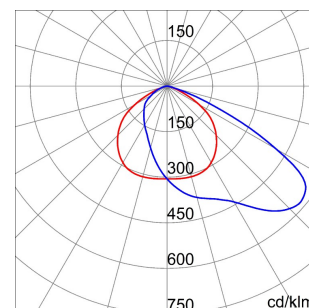

PHOTOMETRIC DISTRIBUTION