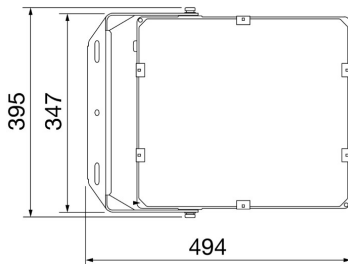

On request

ELIA FL is a LED outdoor floodlight available in low, medium and high power versions for lighting external industrial areas, such as car parks and walkways or driveways. It can be mounted on surfaces, ceilings or on the ground using the adjustable steel bracket supplied with the device, or in the pole head version, courtesy of the dedicated accessory for poles with a diameter of up to 61mm. Crafted from black powder-coated die-cast aluminium, it is available in four sizes and powers, with integrated power supply in the On/Off or DALI options, three types of optic (30°, 60° and asymmetrical) with a colour temperature of 4,000K (neutral white) and a colour rendering index of more than 80. Tough and durable, ELIA FL has been designed to withstand surges of up to 10KV and temperature variations from -30 °C to + 50 °C, and offers protection from water and dust penetration of up to level IP66 and from shocks and impacts of up to level IK08. ELIA FL is quick and easy to install thanks to its limited weight and adjustable bracket.

## DIMENSIONAL