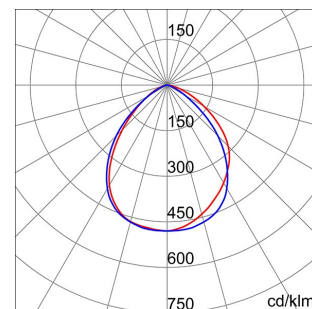

DIMENSIONAL

PHOTOMETRIC DISTRIBUTION

TECHNICAL SYMBOLOGY

IP

IP55

IK

IK09

GWT