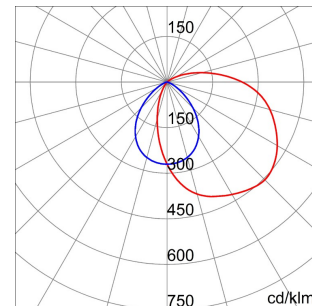

DIMENSIONAL

PHOTOMETRIC DISTRIBUTION

TECHNICAL SYMBOLOGY

IP
IP55

IK
IK09

GWT
850 °C

STANDARDS/APPROVALS