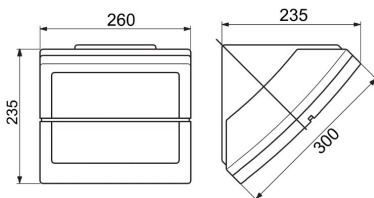

DIMENSIONAL

PHOTOMETRIC DISTRIBUTION

TECHNICAL SYMBOLOGY

IP
IP55

IK
IK09

GWT
850 °C

STANDARDS/APPROVALS