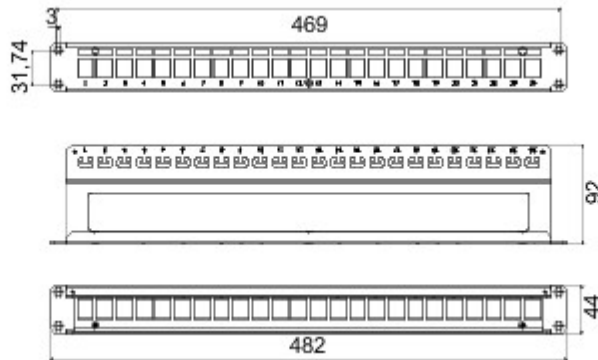

Complete system for the connection and distribution of LAN networks in residential and tertiary sector environments. The range includes fibre optic solutions, wall panels, floor cabinets and copper wiring products.
 Data Center boards and cabinets are available in a wide choice of modularity and different depths (up to 1000 mm), for adapting to every application need.
 Made with high quality materials (static flow at full load can reach 1000kg), the products are also characterised by their simple wiring (thanks to large internal volumes) and complete customisation, with removable and reversible front doors.

kategoria	Pusty panel krosowy 19"	Charakterystyka	Odpowiednie dla 24 gniazd RJ45 UTP/FTP
Kompatybilno??	Gniazdo Keystone	Materia?	Stal
Wyko?czenie	Zmarszczka	Kolor	Czarny RAL 9005
Ci?g?o?? okablowania	1U	Electrocod	3752

DIMENSIONAL

STANDARDS/APPROVALS

GEWISS S.p.A. Via A. Volta, 1
 24069 Cenate Sotto - Bergamo - Italy
 tel. +39 035 94 61 11 fax +39 035 94 69 09

www.gewiss.com
 sat@gewiss.com
 Last update 25/04/2024

Data, measures, designs and pictures are shown only as informative purposes, and could be changed without previous notice