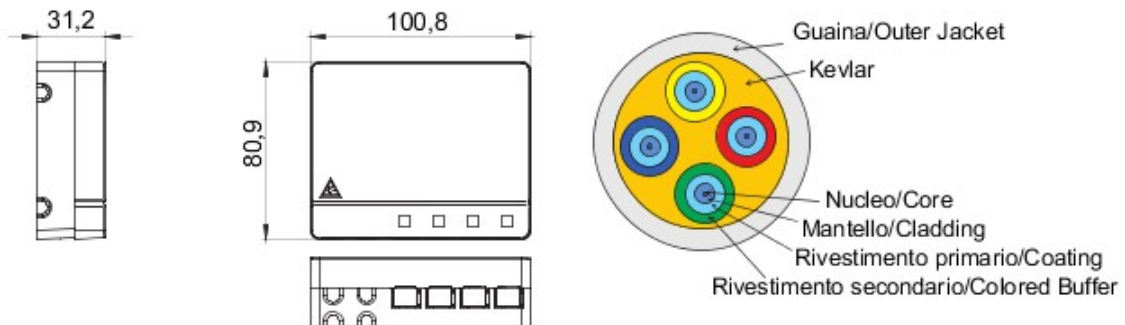

DIMENSIONAL

STANDARDS/APPROVALS

GEWISS S.p.A. Via A. Volta, 1
24069 Cenate Sotto - Bergamo - Italy
tel. +39 035 94 61 11 fax +39 035 94 69 09

www.gewiss.com
sat@gewiss.com
Last update 11/04/2021

Data, measures, designs and pictures are shown only as informative purposes, and could be changed without previous notice