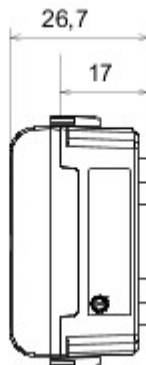

Wide range of control devices, sockets for power supply (conforming to national and international standards) signal pick-up, climate control, comfort management, technical alarm signalling and emergency lighting management. The ChoruSmart modular devices are available in five colours, glossy white, satin white, natural beige, satin black and lacquered titanium and in various sizes from 1/2, 1, 2 and 3 modules. Thanks to the mounting supports for rectangular, square and round boxes, endless combinations can be created with the ChoruSmart range of plates.

kategoria	Lampka kontrolna	Symbol	DND+MUR
Kolor	Naturalny satynowy bez	Dyfuzor Kolor	Opal
Norma	EN 62094-1	Twardość kulkowa	125 °C
Próba rozżarzoną drutem	850 °C	ilość modułów	1
Electrocod	0781		

DIMENSIONAL