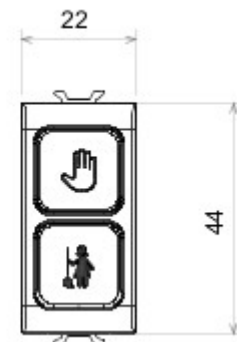

Wide range of control devices, sockets for power supply (conforming to national and international standards) signal pick-up, climate control, comfort management, technical alarm signalling and emergency lighting management. The ChoruSmart modular devices are available in five colours, glossy white, satin white, natural beige, satin black and lacquered titanium and in various sizes from 1/2, 1, 2 and 3 modules. Thanks to the mounting supports for rectangular, square and round boxes, endless combinations can be created with the ChoruSmart range of plates.

kategoria	Lampka kontrolna	Symbol	DND+MUR
Kolor	Naturalny satynowy bez	Dyfuzor Kolor	Opal
Norma	EN 62094-1	Twardość kulkowa	125 °C
Próba rozżarzoną drutem	850 °C	ilość modułów	1
Electrocod	0781		

DIMENSIONAL